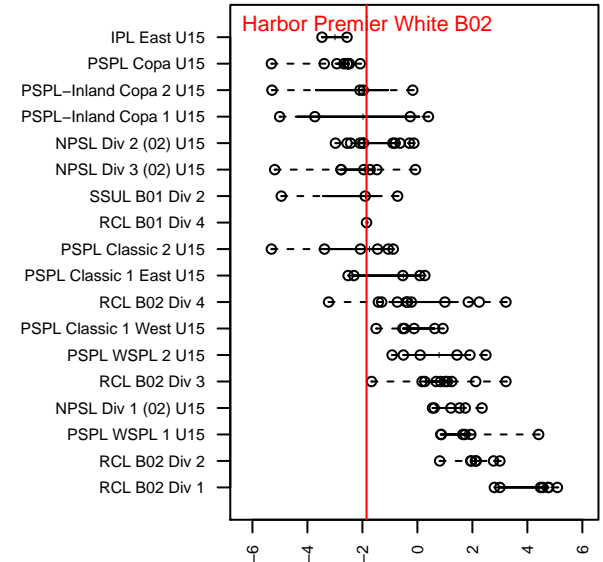

Harbor Premier White B02

Harbor FC
 Gig Harbor, WA
 B02 total strength=1106
 attack=3.07 defense=2.72
 fall league = RCL B01 Div 4
 notes= Arrington 2013

alt names used:
 Harbor Premier B02 White

Venues played:
 2016 RCL B01 Div 4
 2016 PacNW Winter Classic Premier II U15

**attack and defense variance (black dot)
relative to other teams
and top 10 in region**

**attack and defense rating
relative to others at age
and all opponents in last 13 months**

Performance relative to 13 month average